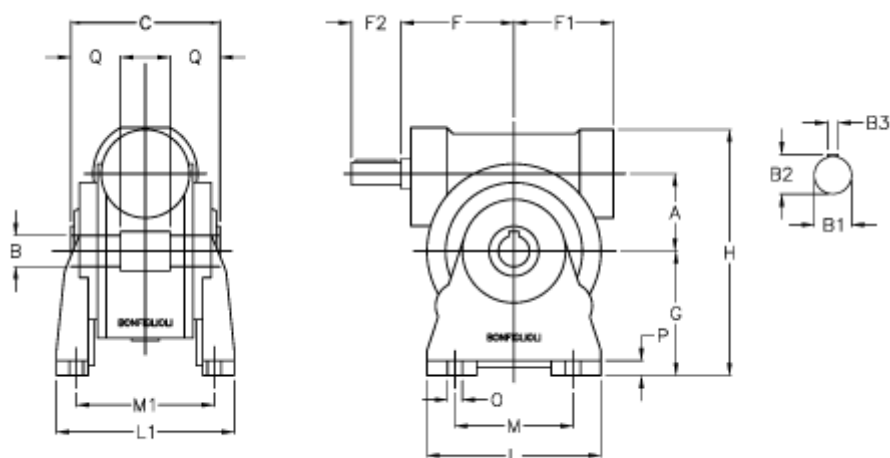

Article number: 3901250040200

Description: Worm gear with solid input shaft  
VF 250A-40-HS

## Measures

a	= 250.0	F1	= 318	P	= 30
B	= 110	g	= 380	Q	= 85.0
B1 E7	= 55	H	= 750		
B2	= 59.0	L	= 520		
B3 H9	= 16	L1	= 380		
C	= 320	m	= 400		
Description	= VF 250A-xx-HS	M1	= 310.0		
F	= 276.0	O	= 33.0		